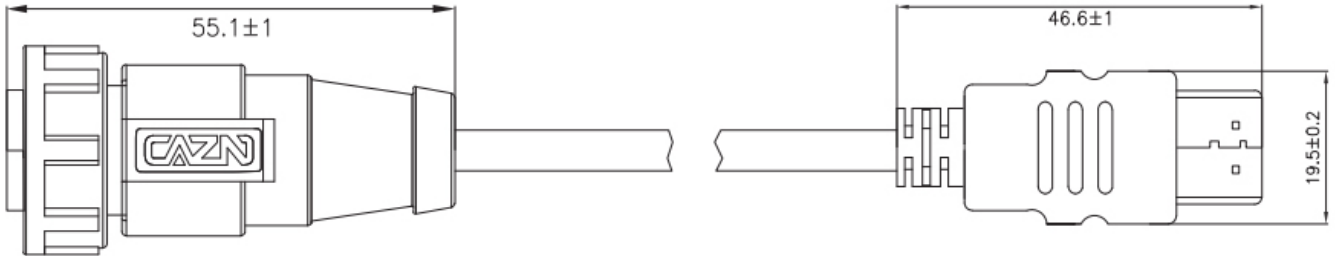

- Plastic Waterproof Connector/ HDMI series
- Type: Straight Overmolded Plug
- Gender: Male to Male Overmolded Cable
- Coupling: Thread (T)
- Specifications : HDMI 2K、 HDMI 4K、 HDMI 8K
- Wire : PVC、 PU、 PE
- Long line : Customizable ,
- Shielded : Yes/NO ,
- Certification: CE RoHS

Mechanical parameter

Plastic Material :	PA66, Nylon, Reinforced Nylon, Silicone
Metal Material :	Copper gold-plated
Coupling :	Threaded lock (T)
Termination way:	Solder、 Welding plate
Contact resistance :	30 mΩ
Durability :	≥10000(Cycles)
Insulation resistance :	≥100 mΩ DC500V
Applicable temperature :	-40°C ~ +105°C
Rated current :	50 mA
Waterproof grade:	IP67
Specification	13/16" -28UNS

Dimension

Ordering products

Product Name	Specification	Cables	Shield	P/N	3D Download	2D Download
HDMI Str.Male to Str.Male Cable plug(Threaded)-xxM	HDMI-2K	PVC	YES	E13T-MH2-MWA/NWA-xxPV-S		
HDMI Str.Male to Str.Male Cable plug(Threaded)-xxM	HDMI-2K	PVC	NO	E13T-MH2-MWA/NWA-xxPV		
HDMI Str.Male to Str.Male Cable plug(Threaded)-xxM	HDMI-2K	PU	YES	E13T-MH2-MWA/NWA-xxPU-S		
HDMI Str.Male to Str.Male Cable plug(Threaded)-xxM	HDMI-2K	PU	NO	E13T-MH2-MWA/NWA-xxPU		
HDMI Str.Male to Str.Male Cable plug(Threaded)-xxM	HDMI-2K	PE	YES	E13T-MH2-MWA/NWA-xxPE-S		
HDMI Str.Male to Str.Male Cable plug(Threaded)-xxM	HDMI-2K	PE	NO	E13T-MH2-MWA/NWA-xxPE		
HDMI Str.Male to Str.Male Cable plug(Threaded)-xxM	HDMI-4K	PVC	YES	E13T-MH4-MWA/NWA-xxPV-S		
HDMI Str.Male to Str.Male Cable plug(Threaded)-xxM	HDMI-4K	PVC	NO	E13T-MH4-MWA/NWA-xxPV		
HDMI Str.Male to Str.Male Cable plug(Threaded)-xxM	HDMI-4K	PU	YES	E13T-MH4-MWA/NWA-xxPU-S		
HDMI Str.Male to Str.Male Cable plug(Threaded)-xxM	HDMI-4K	PU	NO	E13T-MH4-MWA/NWA-xxPU		
HDMI Str.Male to Str.Male Cable plug(Threaded)-xxM	HDMI-4K	PE	YES	E13T-MH4-MWA/NWA-xxPE-S		
HDMI Str.Male to Str.Male Cable plug(Threaded)-xxM	HDMI-4K	PE	NO	E13T-MH4-MWA/NWA-xxPE		
HDMI Str.Male to Str.Male Cable plug(Threaded)-xxM	HDMI-8K	PVC	YES	E13T-MH8-MWA/NWA-xxPV-S		