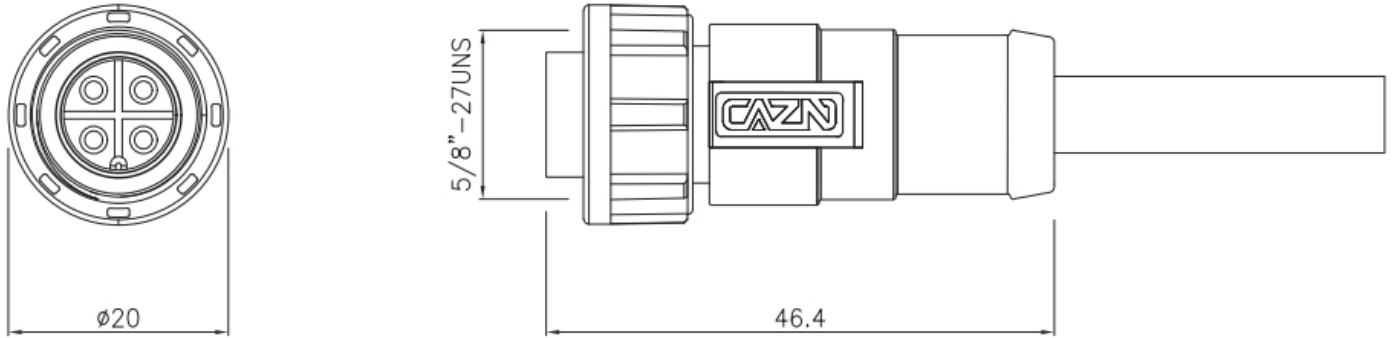

- Plastic Waterproof Connector/ E10 series
- Type: Straight Female Overmolded Plug
- Gender: Female
- Coupling : Threaded(T)
- Termination: Solder
- Number of cores: 2,3,4,5,6,7,8,10,12 pins
- Shielded: No,
- Certification: CE RoHS

## Mechanical parameter

Shell material:	Thermoplastic plastic PA66, flame retardant grade: V-0
Contact material:	Brass/Phosphor copper gold-plated
Coupling:	Thread (T); Bayonet(B)
Termination Way:	Solder
Durability:	≥500(Cycles)
Insulation resistance:	2000 mΩ
Applicable temperature:	-40°C ~ +105°C
Cable diameter:	4.0mm~8.0mm
Waterproof grade:	IP67 , IP68
Screw size	5/8"-27UNS

## Dimensions

## Electrical parameters

芯数排列及技术参数 PINS ARRANGEMENT & TECHNICAL PARAMETERS																
芯数 Pins	2B	3B	4B	2C	3C	4C										
芯位排布 Pins arrangement																
芯数 Pins	2	3	4	5	6	7	8	10	12							
芯位排布 Pins arrangement																
规格 SPECIFICATIONS																
芯数 Pins	2B	3B	4B	2C	3C	4C	2	3	4	5	6	7	8	10	12	
线规 Wire gauge	0.823mm <sup>2</sup> (18AWG)						0.519mm <sup>2</sup> (20AWG)						0.34mm <sup>2</sup> (22AWG)			
引脚类型 Pin type	Ø 1.6mm						Ø 1.0mm						Ø 0.8mm			
接线范围 Wiring range	3.5mm~10.0mm															
防水等级 Waterproof grade	IP67/IP68															
插拔次数 Durability	500															
适应温度 Applicable temperature	-45℃~105℃															
额定电压 Rated voltage	300V	300V	300V	125V	125V	125V	60V	60V	60V	60V	60V	60V	60V	60V	30V	30V
额定电流 Rated current	10A	10A	10A	10A	10A	10A	5A	5A	5A	5A	5A	5A	5A	5A	2A	2A