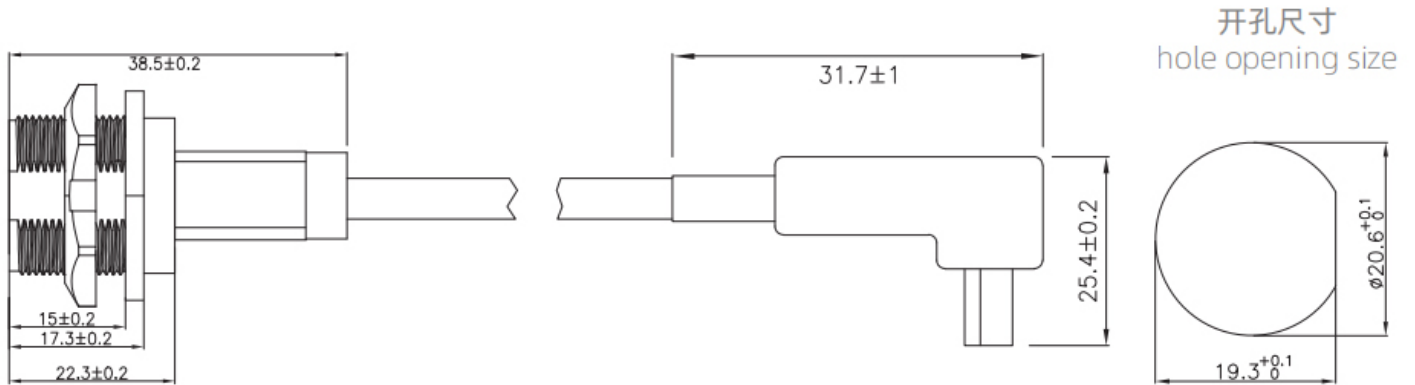

HDMI Female Back Panel Mount Receptacle to R/A Male Cable(Threaded)

- Plastic Waterproof Connector/ HDMI series
- Type: Back Mount Socket
- Gender: Female Back Panel Mount Receptacle to R/A Male Cable
- Coupling: Thread (T)
- Specifications : HDMI 2K、 HDMI 4K、 HDMI 8K
- Wire : PVC、 PU、 PE
- Long line : Customizable ,
- Shielded : Yes/NO ,
- Certification: CE RoHS

Mechanical parameter

Plastic Material :	PA66, Nylon, Reinforced Nylon, Silicone
Metal Material :	Copper gold-plated
Coupling :	Threaded lock (T)
Termination way:	Solder、 Welding plate
Contact resistance :	30 mΩ
Durability :	≥10000(Cycles)
Insulation resistance :	≥100 mΩ DC500V
Applicable temperature :	-40°C ~ +105°C
Rated current :	50 mA
Waterproof grade:	IP67
Specification	13/16"-28UNS

HDMI Female Back Panel Mount Receptacle to R/A Male Cable(Threaded)

Dimension

Ordering products

Product Name	Specification	Cables	Shield	P/N	3D Download	2D Download
HDMI Female Back Panel Mount Receptacle to R/A Male Cable(Threaded)-xxM	HDMI-2K	PVC	YES	E13T-FH2-PWF/MH2-NWD-xxPV-S		
HDMI Female Back Panel Mount Receptacle to R/A Male Cable(Threaded)-xxM	HDMI-2K	PVC	NO	E13T-FH2-PWF/MH2-NWD-xxPV		
HDMI Female Back Panel Mount Receptacle to R/A Male Cable(Threaded)-xxM	HDMI-2K	PU	YES	E13T-FH2-PWF/MH2-NWD-xxPU-S		
HDMI Female Back Panel Mount Receptacle to R/A Male Cable(Threaded)-xxM	HDMI-2K	PU	NO	E13T-FH2-PWF/MH2-NWD-xxPU		
HDMI Female Back Panel Mount Receptacle to R/A Male Cable(Threaded)-xxM	HDMI-2K	PE	YES	E13T-FH2-PWF/MH2-NWD-xxPE-S		
HDMI Female Back Panel Mount Receptacle to R/A Male Cable(Threaded)-xxM	HDMI-2K	PE	NO	E13T-FH2-PWF/MH2-NWD-xxPE		
HDMI Female Back Panel Mount Receptacle to R/A Male Cable(Threaded)-xxM	HDMI-4K	PVC	YES	E13T-FH4-PWF/MH4-NWD-xxPV-S		