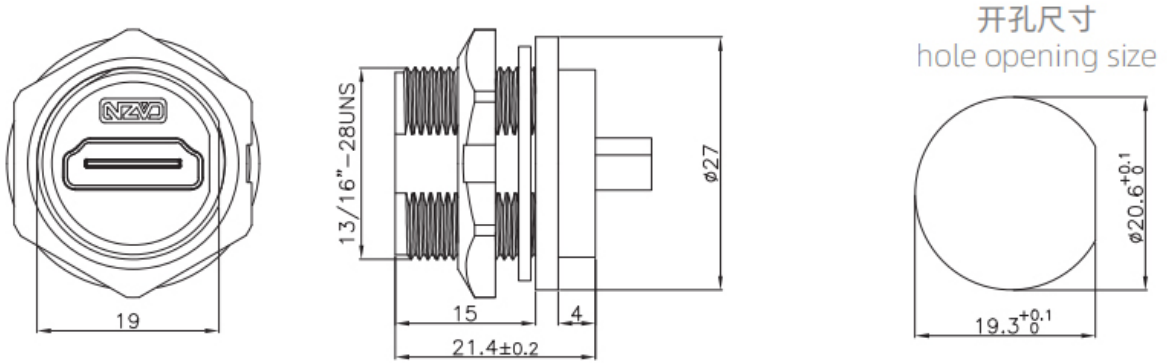

Dimension

Ordering products

Product Name	Specification	P/N	3D Download	2D Download
HDMI Female to Female back mount receptacle(Threaded)	HDMI-2K	E13T-FH2-PRF	↓	↓
HDMI Female to Female back mount receptacle(Threaded)	HDMI-4K	E13T-FH4-PRF	↓	↓
HDMI Female to Female back mount receptacle(Threaded)	HDMI-8K	E13T-FH8-PRF	↓	↓

Data Download

Product Catalog	CAZN-Plastic Waterproof Connector brochures
EMC	EMC Report、EMCReport、REACH233Report
RoHS	Certificate、Report
Waterproof test report	Certificate、Report